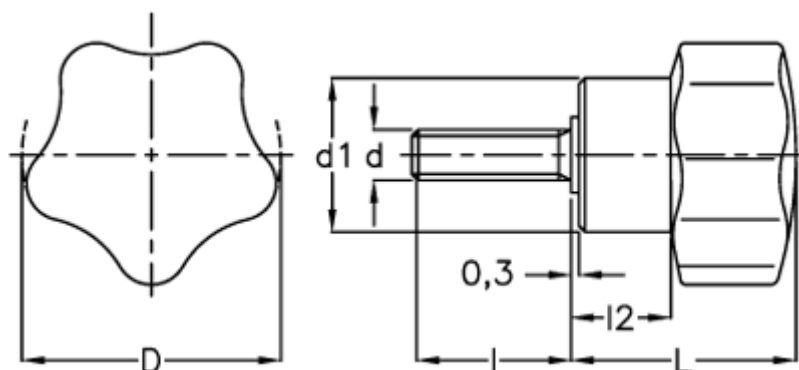

Article number: 2302066731

Description: E+G Lobe knob
VC.192/85 p-M16x50

Measures

| | |
|------|-------|
| D | = 85 |
| d1 | = 35 |
| d 6g | = M16 |
| l | = 50 |
| L | = 55 |
| l2 | = 30 |